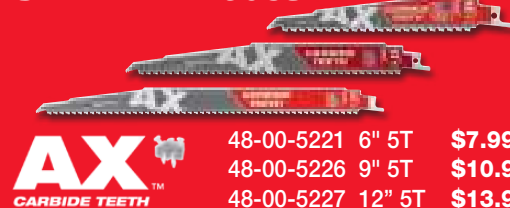

The AX™ with Carbide Teeth SAWZALL® Blades